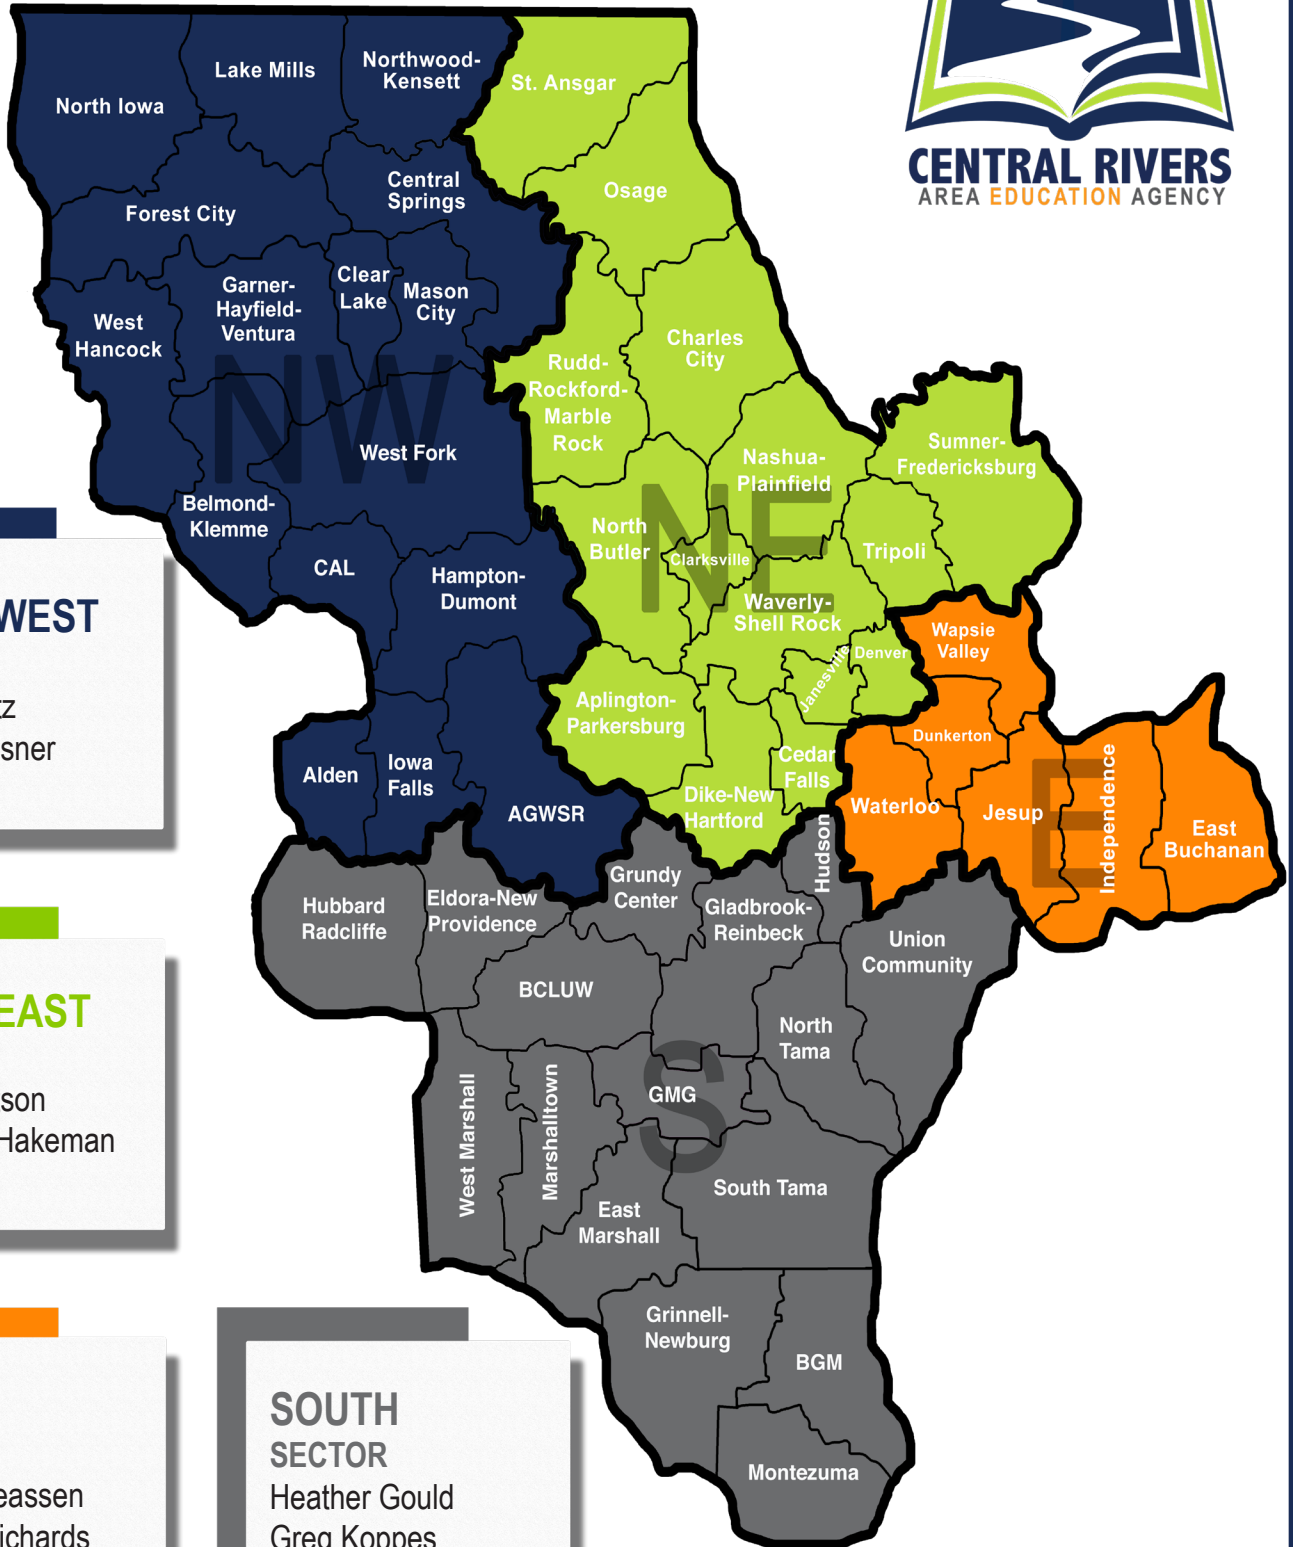

CENTRAL RIVERS AEA INTEGRATED SERVICES

Sectors and Assigned Administrators

NORTHWEST SECTOR

Amber Dietz
Melissa Hesner

NORTHEAST SECTOR

Jody Albertson
MaKenzie Hakeman

EAST SECTOR

Ryan Andreassen
Rochelle Richards

SOUTH SECTOR

Heather Gould
Greg Koppes